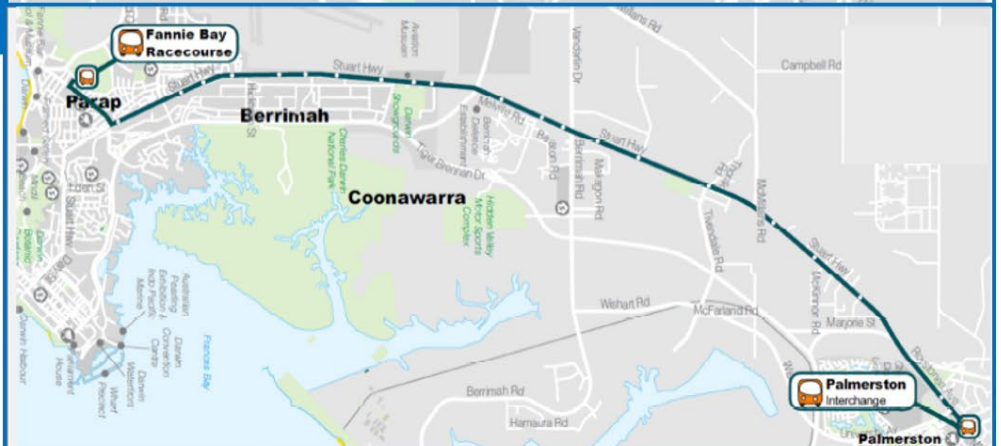

Free service after the races ONLY, on Palmerston Sprint Day - to Darwin Bus Interchange via the Casino and Mitchell Street.
Departing every 10 minutes 4:45pm to 7:15pm

DARWIN CUP DAY - MONDAY 5th AUGUST 2019

DARWIN - RED

Darwin Interchange - Casino - Darwin Turf Club

Depart Darwin
Free Service
Depart Bay E

Depart Darwin Turf Club
Free Service

| | | |
|-------|-------|--------------------------------------|
| 9:15 | 11:15 | Every 15 minutes 5:00pm to 8:30pm |
| 9:45 | 11:30 | |
| 10:00 | 11:45 | |
| 10:15 | 12:00 | |
| 10:30 | 12:15 | |
| 10:45 | 12:30 | |
| 11:00 | 13:00 | |

PALMERSTON - BLUE

(Palmerston Interchange - Darwin Turf Club)

Depart Palmerston
Free Service
Depart Bay H

Depart Darwin Turf Club
Free Service

| | |
|-------|--------------------------------------|
| 10:00 | Every 15 minutes 5:00pm to 8:30pm |
| 10:30 | |
| 11:00 | |
| 11:30 | |
| 12:00 | |
| 12:30 | |

CASUARINA - YELLOW

(Casuarina Interchange - Alawa - Rapid Creek - Nightcliff - Darwin Turf Club)

Depart Casuarina
Normal Fares Apply
Depart Bay C - Route 4(f)

Depart Darwin Turf Club
Free Service

| | | |
|-------|-------|--------------------------------------|
| 7:20 | 10:35 | Every 15 minutes 5:00pm to 8:30pm |
| 7:55 | 11:10 | |
| 8:25 | 11:45 | |
| 9:00 | 12:15 | |
| 9:30 | 12:45 | |
| 10:05 | 13:20 | |