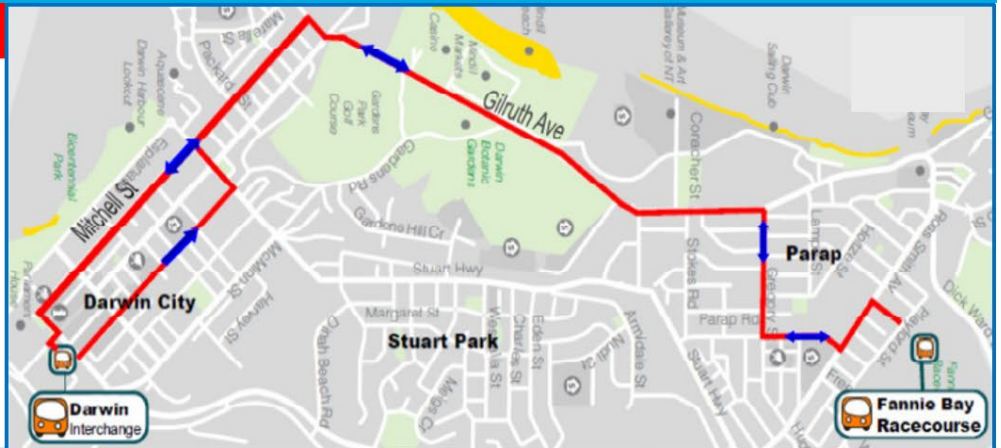

Free service after the races ONLY, on Palmerston Sprint Day - to Darwin Bus Interchange via the Casino and Mitchell Street.
Departing every 10 minutes 4:45pm to 7:15pm

DARWIN CUP DAY - MONDAY 5th AUGUST 2019

DARWIN - RED

Darwin Interchange - Casino - Darwin Turf Club

Depart Darwin
Free Service
Depart Bay E

Depart Darwin Turf Club
Free Service

| | | |
|-------|-------|--------------------------------------|
| 9:15 | 11:15 | Every 15 minutes 5:00pm to 8:30pm |
| 9:45 | 11:30 | |
| 10:00 | 11:45 | |
| 10:15 | 12:00 | |
| 10:30 | 12:15 | |
| 10:45 | 12:30 | |
| 11:00 | 13:00 | |

PALMERSTON - BLUE

(Palmerston Interchange - Darwin Turf Club)

Depart Palmerston
Free Service
Depart Bay H

Depart Darwin Turf Club
Free Service

| | |
|-------|--------------------------------------|
| 10:00 | Every 15 minutes 5:00pm to 8:30pm |
| 10:30 | |
| 11:00 | |
| 11:30 | |
| 12:00 | |
| 12:30 | |

CASUARINA - YELLOW

(Casuarina Interchange - Alawa - Rapid Creek - Nightcliff - Darwin Turf Club)

Depart Casuarina
Normal Fares Apply
Depart Bay C - Route 4(f)

Depart Darwin Turf Club
Free Service

| | | |
|-------|-------|--------------------------------------|
| 7:20 | 10:35 | Every 15 minutes 5:00pm to 8:30pm |
| 7:55 | 11:10 | |
| 8:25 | 11:45 | |
| 9:00 | 12:15 | |
| 9:30 | 12:45 | |
| 10:05 | 13:20 | |